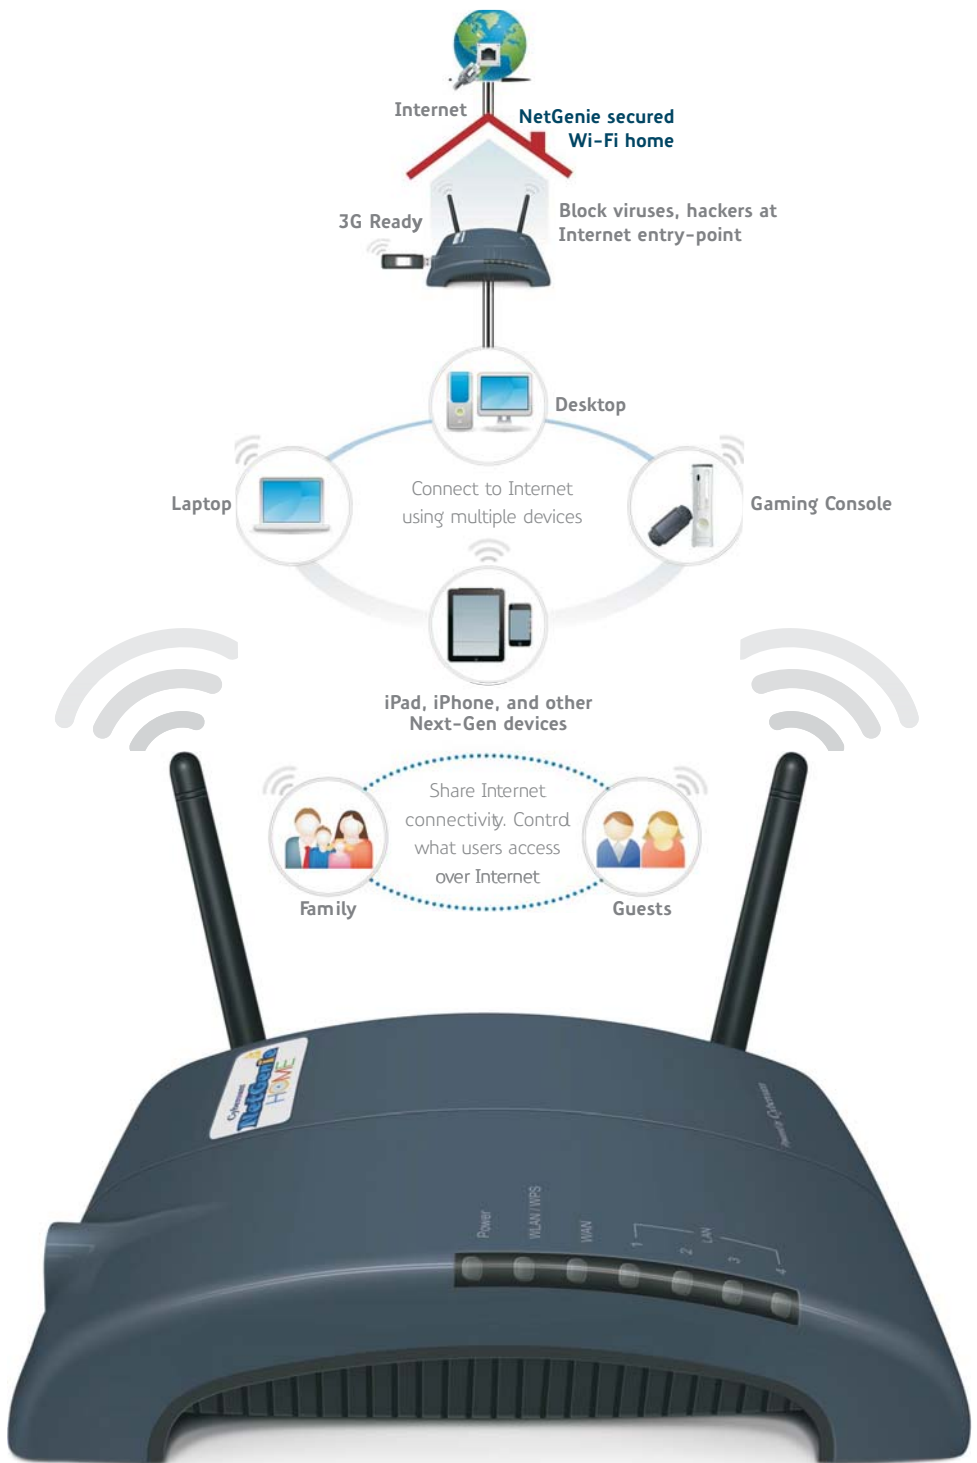

How NetGenie Works?